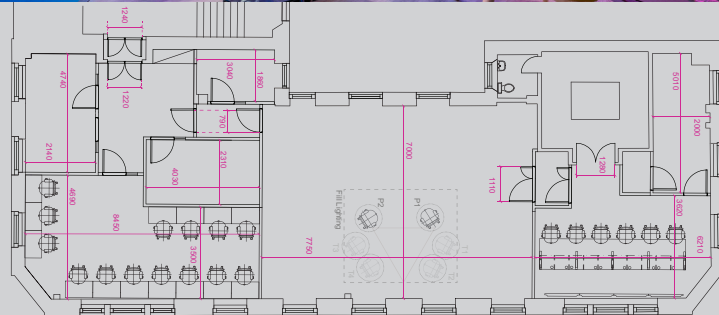

SOFT SET

Studio C is a white brick loft-style space, ideal for relaxed daytime programming. The studio regularly hosts talk shows, interviews, entertainment and corporate webcasts, and has also accommodated a small audience. It can be hired with a fully equipped gallery, green room, make up room and additional production space. Our worldwide broadcast connectivity allows you to broadcast or live stream your content easily, and our expertise will support you in getting the most professional look and feel for your audience.

FACILITIES

TECHNICAL SPECS